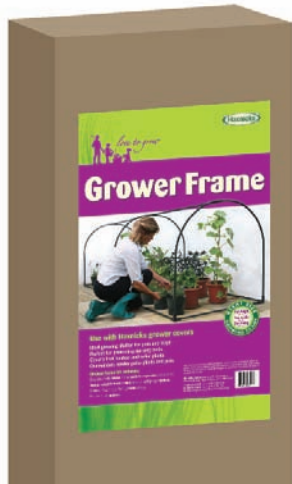

Grower System

A unique new growing system that offers a practical solution for raising and protecting large numbers of taller plants. Ideal as a temporary spring greenhouse and shelter for pots and trays, or as a growing and protection cover for larger brassicas and fruit bushes. The Grower serves as a perfect over wintering station for tender patio plants, and for protecting nursery beds.

Grower Frame

- Ideal growing shelter for pots, trays, nursery beds, fruit bushes and tall plants
- Easy assembly powder coated steel frame with ground pegs
- Sturdy and rust resistant
- For Haxnicks Grower Covers

Grower Weather Protection Cover

- Heavy duty weather and pest protection
- Retains warmth and humidity for quicker growth
- 4 side zips provide easy access
- Complete with insect proof ventilation panels