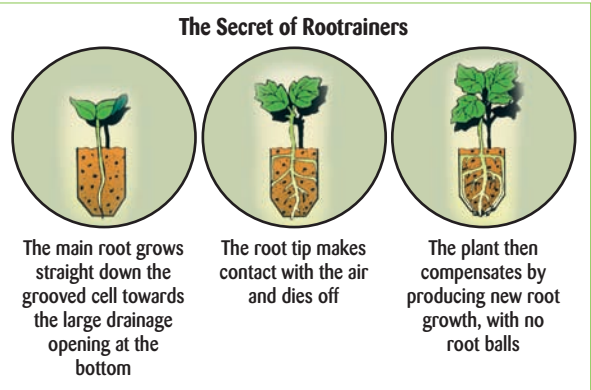

# Rootainers™

- 'Air-Pruning' forms vigorous and strong roots
- Roots grow straight avoiding pot-bound plants
- Cells open for easy removal of plugs and damage-free roots
- Plants develop more quickly
- Can be used time and time again

## Deep Rootainers™

- 32 reusable cells, 12cm deep, with holding tray and propagating lid
- Produces deep and straight roots without root balls
- Especially brilliant for sweet peas and runner beans, and all deep rooted flowers, fruit and vegetables

## Rapid Rootainers™

- 32 reusable cells, 8cm deep, with holding tray and propagating lid
- Produces a faster formation of straight roots without root balls
- Especially brilliant for bedding plants, salads and herbs